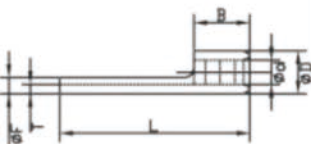

NON-INSULATED PIN TERMINALS 针型裸端子

PART NO	ITEM NO	DIMENSIONS					
		F	ΦD	Φd	B	L	T
LY0027-0001	TPIN1.25	2.0	3.4	1.7	4.5	16.3	0.75
LY0027-0002	TPIN2	2.0	4.0	2.3	4.8	17	0.75
LY0027-0003	TPIN5.5	2.7	5.6	3.5	6.8	20.5	1.00